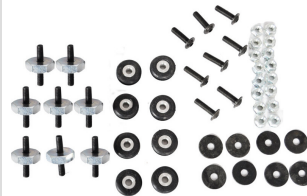

PREMIUM 440

421410

PREMIUM 440 - AIR DEFLECTOR - LEFT

MATERIAL : PLASTIC

COMPATIBLE VEHICLES

RENAULT

PREMIUM 440

421700

PREMIUM 440 - SUN VISOR

MATERIAL : ACRYLIC

COMPATIBLE VEHICLES

RENAULT

PREMIUM 440

421710

PREMIUM 440 - MOUNTING KIT BRACKET

MATERIAL : SHEET METAL

COMPATIBLE VEHICLES

RENAULT

PREMIUM 440

421720

PREMIUM 440 - MOUNTING KIT

MATERIAL : SHEET METAL

COMPATIBLE VEHICLES

RENAULT