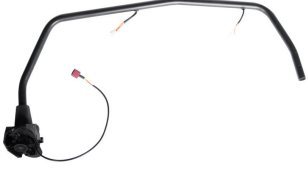

412710

PREMIUM 420 - MIRROR ARM LEFT WITH MOTOR

MATERIAL : SHEET METAL

COMPATIBLE VEHICLES

RENAULT	PREMIUM 420

412720

PREMIUM 420 - MIRROR ARM RIGHT WITHOUT

MATERIAL : SHEET METAL